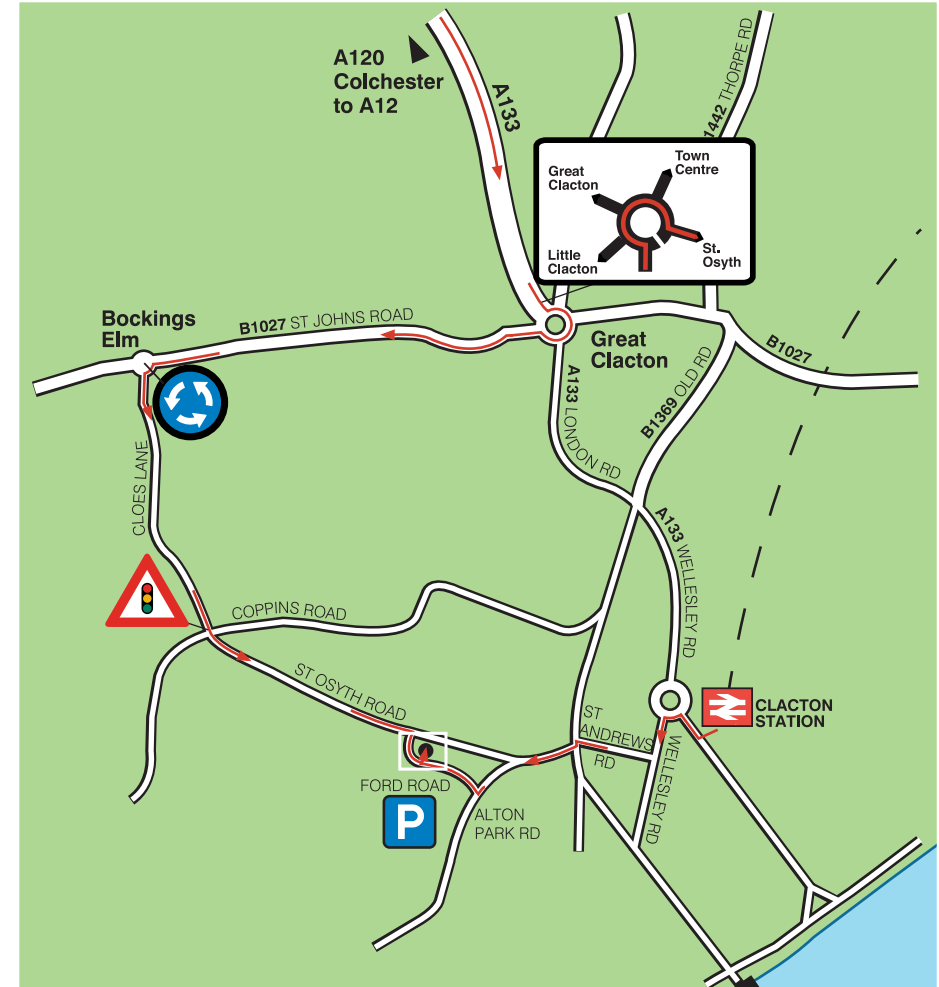

dalauTM

ROAD DIRECTIONS TO DALAU FROM A12

- Exit A12 to Harwich onto A120
- Exit A120 to Clacton onto A133, follow the road until you reach the roundabout in Great Clacton
- Leave roundabout at 4th exit direction to: St. Osyth/Colchester B1027 (You should now be in St. John's Road with Fire Station on left)
- At the next mini-roundabout turn left into Cloes Lane
- Follow the road straight across traffic lights, about 400 metres on the left is a sign: FORD ROAD – turn right at the "Black Bull" public house
- Dalau car park is on the left after the bend in the road, visitors reception is at the corner of the building, near the bend